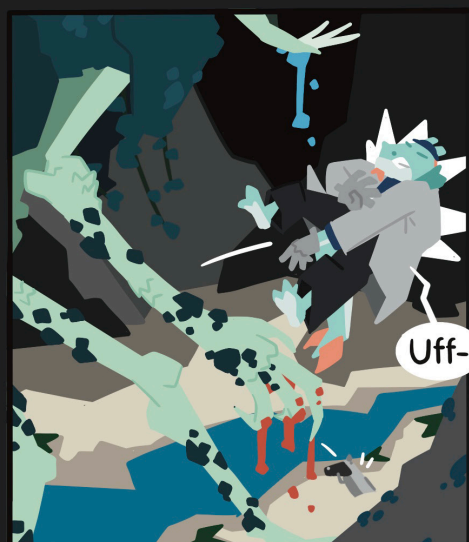

# INSPECTOR CETUS

SHELLYCOAT

# INSPECTOR CETUS

SHELLYCOAT

STEVEN STATZ

ART • STORY • LETTERS • DESIGN

JOHANNA BEHRENS

DESIGN

# SHELLYCOAT

THE  
END

# SHELLYCOAT

...

CAITLIN, A LITTLE GIRL FROM THE SMALL HARBOUR TOWN OF CLIFFRIDGE, HAS DISSAPEARD. LOCAL INSPECTOR CETUS DECIDES TO TAKE ON THE CASE AND SOON HIS INVESTIGATION LEADS HIM TO A CAVE ON THE RUGGED COAST. HE ENTERS THE DARKNESS, UNAWARE OF WHAT HORROR IS LURKING IN THE SHADOWS...