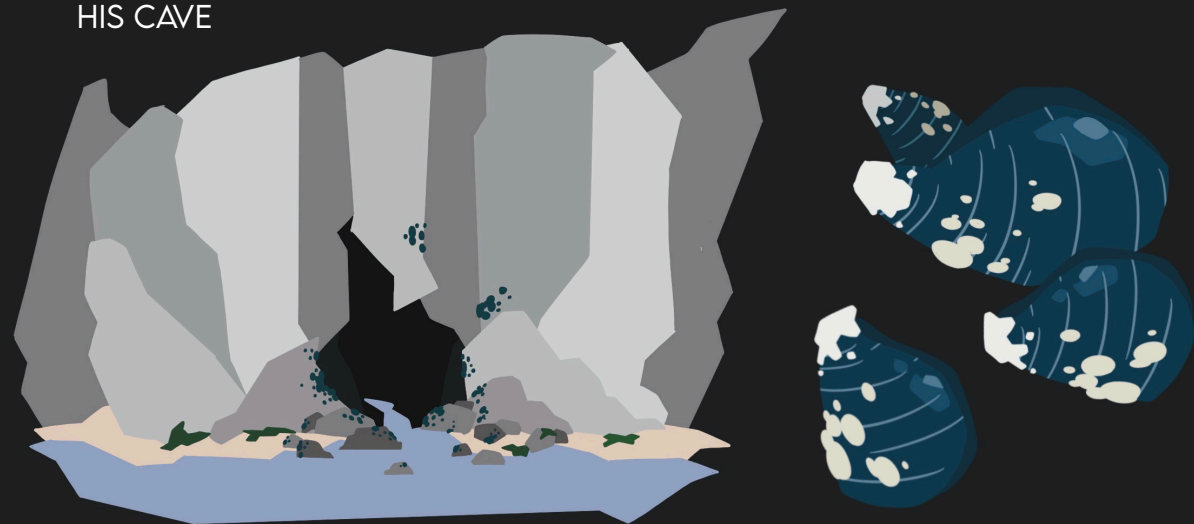

# INSPECTOR CETUS

SHELLYCOAT

# SHELLYCOAT

THE  
END

# CHARACTER DESIGN

INSPECTOR CETUS

CAITLIN & HER MUM

THE SHELLYCOAT

HIS CAVE

CAITLIN'S HOME

THE KITCHEN

ON THE INTERNET

# SHELLYCOAT

...

CAITLIN, A LITTLE GIRL FROM THE SMALL HARBOUR TOWN OF CLIFFRIDGE, HAS DISSAPEARD. LOCAL INSPECTOR CETUS DECIDES TO TAKE ON THE CASE AND SOON HIS INVESTIGATION LEADS HIM TO A CAVE ON THE RUGGED COAST. HE ENTERS THE DARKNESS, UNAWARE OF WHAT HORROR IS LURKING IN THE SHADOWS...