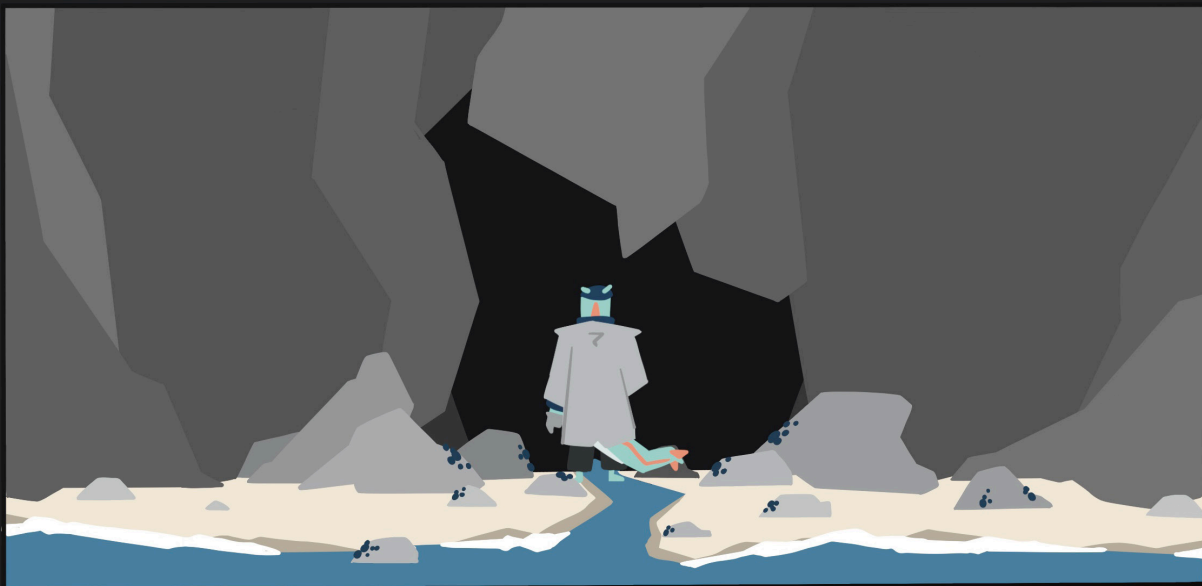

# INSPECTOR CETUS

SHELLYCOAT

# INSPECTOR CETUS

SHELLYCOAT

STEVEN STATZ

ART • STORY • LETTERS • DESIGN

JOHANNA BEHRENS

DESIGN

# SHELLYCOAT

THE  
END

# SHELLYCOAT

...

CAITLIN, A LITTLE GIRL FROM THE SMALL HARBOUR TOWN OF CLIFFRIDGE, HAS DISSAPEARD. LOCAL INSPECTOR CETUS DECIDES TO TAKE ON THE CASE AND SOON HIS INVESTIGATION LEADS HIM TO A CAVE ON THE RUGGED COAST. HE ENTERS THE DARKNESS, UNAWARE OF WHAT HORROR IS LURKING IN THE SHADOWS...